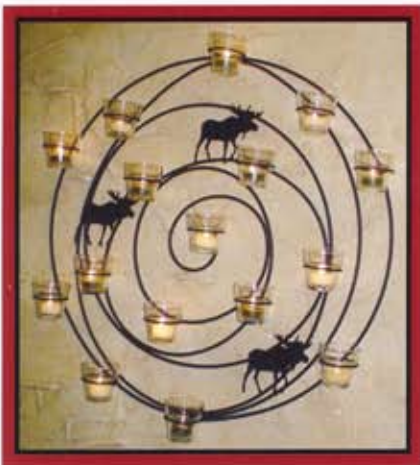

#3135 Wall Star Votive Holder
(23" T 25" W)

#3125 - Bear Jar Candle
Holder (9" T)

New Products — Summer 2007

#3182 - Plate / Photo Holder
(23-1/2" T)

#3130 Moose Coat Rack
(18" L)

#3120 - Moose Candle Wreath
(26" T)

#4030 - Horizontal Single Plate Holder (23" L)
#4031 - Horizontal 2 Plate Holder (33" L)
#4032 - Horizontal 3 Plate Holder (43" L)

(Accessories not included)